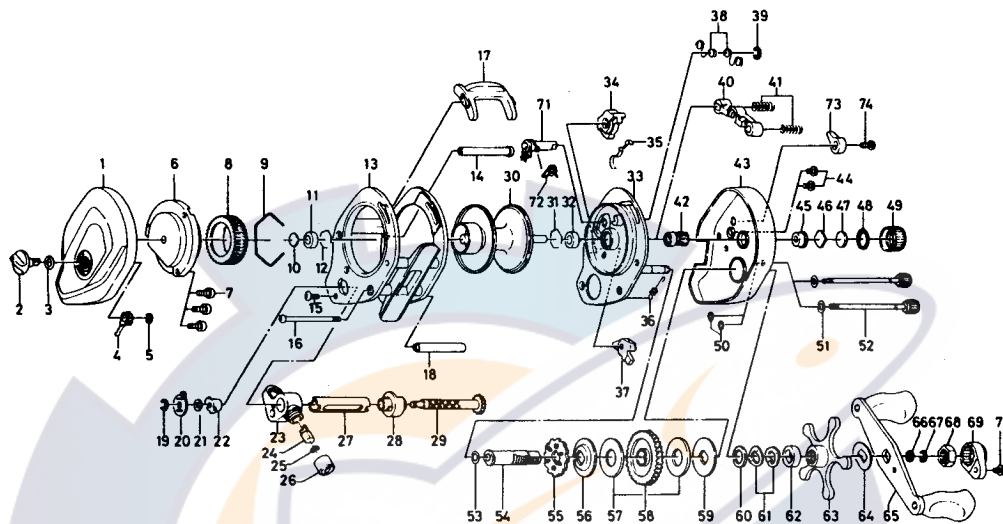

BAITCASTING REEL PMA35S

Key No.	Parts No.	Parts Name	Key No.	Parts No.	Parts Name
1	B85-5201	Left side cover	38	B81-5501	Set plate spring
2	B86-5201	Brake adjusting knob	39	320-1402	Clutch ret. ring
3	637-0601	"O" ring	40	B35-9001	Pinion yoke
4	B54-1701	Brake adjusting gear	41	144-7101	Pinion yoke spring
5	320-4202	Brake adjusting gear retainer	42	B85-4401	Pinion gear
6	B85-5601	Set plate A	43	B90-0402	Right side cover
7	B83-4402	Left side cover screw	44	B36-0401	Right side cover screw (short)
8	B66-1202	Magnet holder	45	B64-3101	Bush
9	B54-3201	Magnet holder ret. ring	46	B17-5401	Spool adjusting cap metal A
10	375-7405	Bearing metal washer	47	B17-5501	Spool adjusting cap metal B
11	B55-0301	Bearing	48	171-5201	"O" ring
12	B42-1601	Bearing retainer	49	B85-3401	Right spool cap
13	B86-4701	Frame	50	B85-3101	Right side cover screw washer A
14	B85-9601	Frame post A	51	B85-3001	Right side cover screw washer B
15	B36-0401	Frame post screw (short)	52	B91-1702	Right side cover screw (long)
16	B86-0101	Frame post screw (long)	53	373-7611	Gear shaft washer A
17	B85-2301	Clutch lever	54	B86-5001	Gear shaft
18	B86-0001	Frame post B	55	B86-5101	Ratchet
19	320-5901	Worm shaft retainer	56	B85-4801	Gear shaft washer B
20	B86-3301	Worm shaft plate	57	B36-0203	Drag washer A
21	373-1301	Worm shaft holder washer	58	B85-4901	Drive gear
22	022-2201	Worm shaft holder	59	B36-0301	Drag washer B
23	B57-8701	Line guide	60	373-7800	Drag washer C
24	B71-0101	Line guide pin	61	150-8901	Spring washer
25	375-4100	Line guide pin washer	62	634-5801	Spacing sleeve
26	342-4801	Line guide nut	63	B36-0504	Star drag
27	B85-9701	Worm shield	64	150-9001	Handle washer
28	B85-6401	Shield bush	65	B85-5101	Handle
29	B85-9801	Worm shaft	66	B41-1701	Handle nut washer
30	B86-0201	Spool	67	320-8202	Handle nut retainer
31	B42-1601	Bearing retainer	68	B86-2101	Handle nut
32	B55-0301	Bearing	69	B86-2301	Handle nut plate
33	B91-5602	Set plate B	70	351-1801	Handle nut plate screw
34	B85-4601	Anti-reverse lever	71	B85-9001	Click claw
35	B65-0501	Anti-reverse lever spring	72	B86-2201	Click claw spring
36	B35-8901	Anti-reverse claw spring	73	B85-9501	Click lever
37	B74-0501	Anti-reverse claw	74	351-1801	Click lever screw